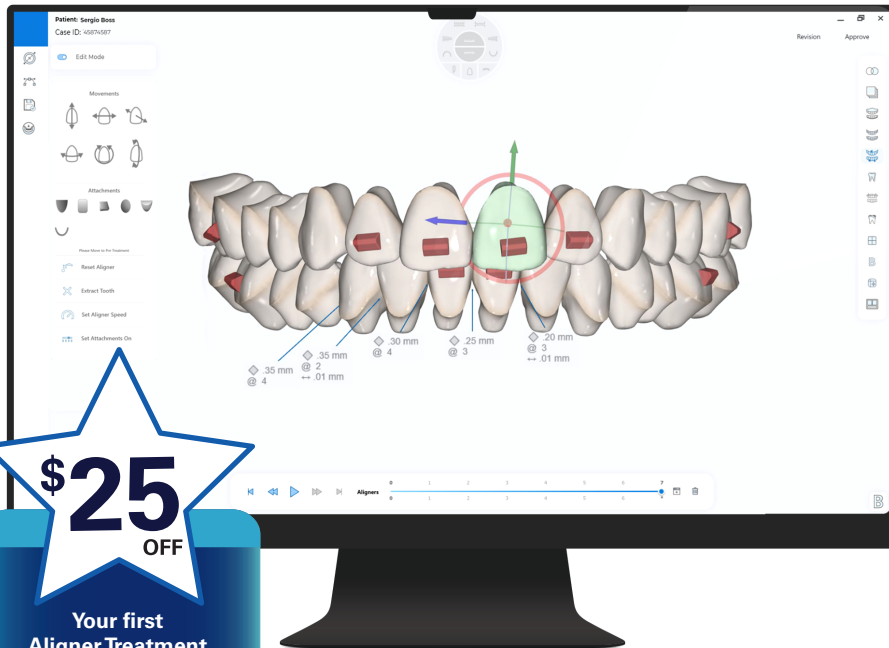

CLASSIC COMFORT H/S™ ~ BITE SPLINT

- Made of two layers: a 1mm soft polyurethane inner layer and a 3mm hard copolyester outer layer.
- Comes Standard with a flat occlusal plane and slight opposing cusp indentation or choose your specific bite plan needs.
 - Fabricated from ISO-certified ERKODENT® copolyester and polyurethane discs.
 - BPA-free and non-allergenic.

WHAT TO EXPECT

Now more than ever, patients are asking for a clear aligner solution. With these aligners you can expect:

- Reliable customer service and support for every case, from file upload to aligner delivery.
- Average refinement rate of 5% and up to 20% fewer aligner stages results in an ideal treatment plan.
- Intuitive software that is easy for experienced and new staff to navigate.
- Made in the USA with premium thermoformed materials.
- Three options: Xpress (12 Clear Aligners), Limited (24 Clear Aligners) or Unlimited (25+ Clear Aligners) with complimentary retainer included in all cases.

SMILE DESIGN STUDIO

We utilize real-time automatic adjustments and comprehensive tooth-movement algorithms to produce ultimate treatment outcomes.

The intuitive user interface keeps control in your hands and offers the flexibility to fully customize every patient's case based on your treatment preferences. Attachments, interproximal reduction (IPR), final archform shape, and tooth movement and rotation speed can all be tailored to fit your standards.