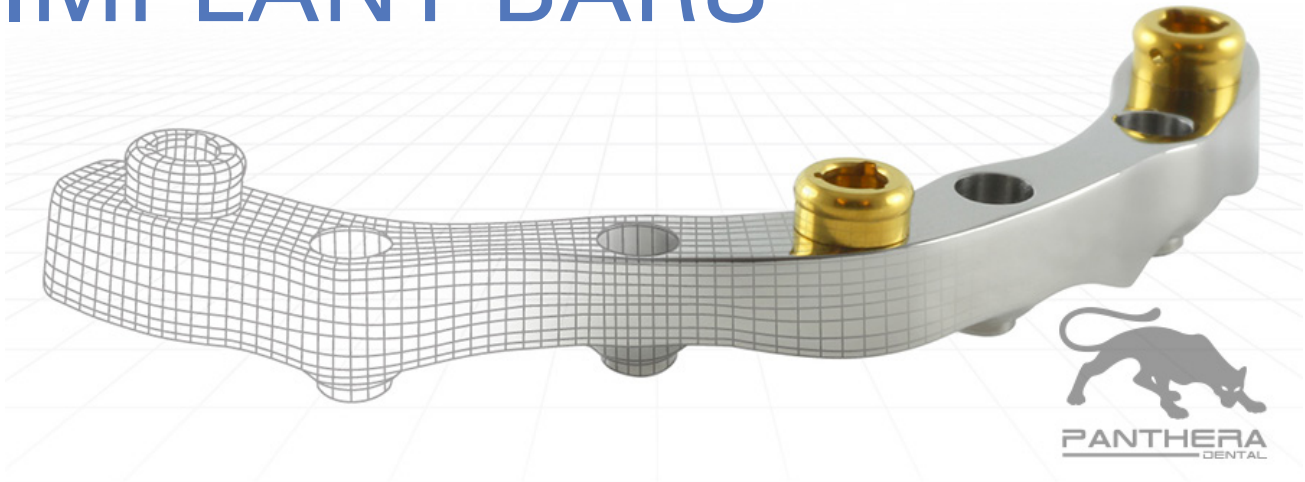

# IMPLANT BARS

Classic Craft Dental Lab now offers milled titanium or custom-cast bars for over dentures. We have partnered with Atlantis and Panthera to offer a unique variety of options for cases that are more complex in nature. Custom bars can be paired with a semi-fixed or fixed prosthesis as dictated by your treatment plan. Custom-cast locator and Hader bars are also available.

## CUSTOM-CAST BAR FEATURES:

- Solid titanium for increased strength
- Increased flexibility when addressing A-P spread issues
- Multiple attachment options
- Can be cast with engaging or non-engaging UCLA abutments

## CUSTOM-CAST BARS ARE THE BEST SOLUTION FOR:

- Increasing load distribution over multiple implants
- Correcting difficult implant angles
- Patient treatment plans requiring semi-fixed prosthesis

**DIAMART**  
*Domenico Cascione*  
BY  
DOMENICO CASCIONE, CDT