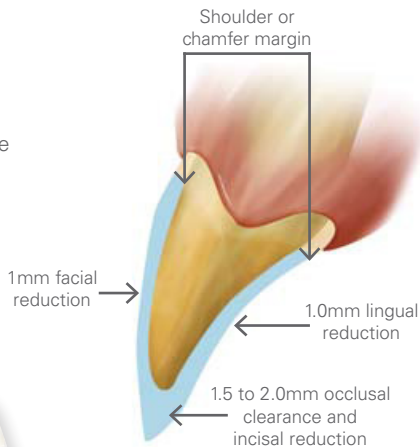

Inspired by Nature.
Perfect by Design.

ZirLifeUSA™
FULL CONTOUR ZIRCONIA CROWN

CHAIRSIDE TABLE GUIDE

- Indicated for posterior crowns & bridges
- >1100 mpa strength
- Medium Translucency
- Light Chamfer prep with 1.5mm occlusal clearance
- Intaglio groove for better retention
- Dipped stained for true shades
- Polished after milling to remove micro ridges

Inspired by Nature.
Perfect by Design.

ZirLife™ AESTHETIC

TRANSLUCENT ZIRCONIA CROWN

CHAIRSIDE TABLE GUIDE

- Indicated for anterior crowns & bridges
- 803 mpa strength
- High translucency
- Chamfer prep with RILA and 2mm occlusal clearance
- Intaglio groove for better retention
- Dipped stained for true shades
- Polished after milling to remove micro ridges

©2019 CLASSIC CRAFT DENTAL LABORATORY

ANTERIOR CROWNS

ANTERIOR BRIDGES

SEE POSTERIOR PREP ON OTHER SIDE

Classic★Craft
DENTAL LABORATORY

877.552.7238 Fax: 912.355.1007
2807 Roger Lacey Drive #B, Savannah, GA 31404
classiccraftdental.com