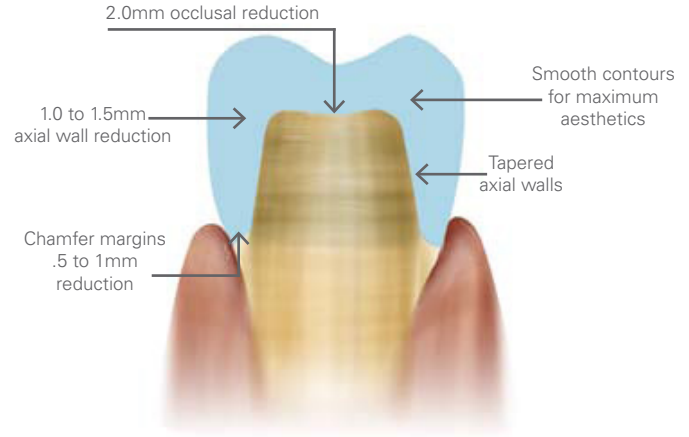

POSTERIOR CROWNS

SEE ANTERIOR PREP ON OTHER SIDE