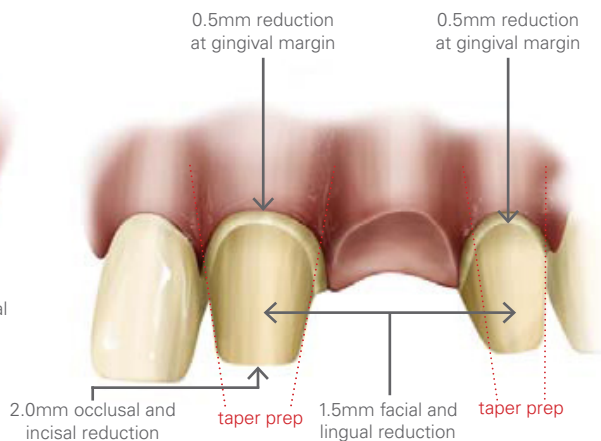

Inspired by Nature.
Perfect by Design.

ZirLifeUSA™
FULL CONTOUR ZIRCONIA CROWN

CHAIRSIDE TABLE GUIDE

- Indicated for posterior crowns & bridges
- >1100 mpa strength
- Medium Translucency
- Light Chamfer prep with 1.5mm occlusal clearance
- Intaglio groove for better retention
- Dipped stained for true shades
- Polished after milling to remove micro ridges

Inspired by Nature.
Perfect by Design.

ZirLife™ AESTHETIC

TRANSLUCENT ZIRCONIA CROWN

CHAIRSIDE TABLE GUIDE

- Indicated for anterior crowns & bridges
- 803 mpa strength
- High translucency
- Chamfer prep with RILA and 2mm occlusal clearance
- Intaglio groove for better retention
- Dipped stained for true shades
- Polished after milling to remove micro ridges

©2019 CLASSIC CRAFT DENTAL LABORATORY

ANTERIOR CROWNS

ANTERIOR BRIDGES

SEE POSTERIOR PREP ON OTHER SIDE

Classic★Craft
DENTAL LABORATORY

877.552.7238 Fax: 912.355.1007
2807 Roger Lacey Drive #B, Savannah, GA 31404
classiccraftdental.com