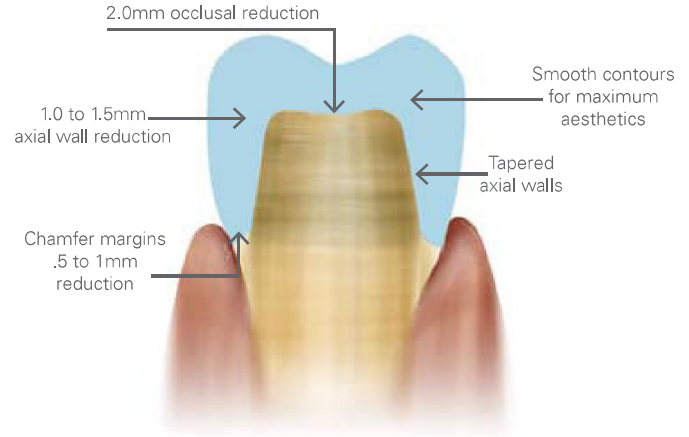

POSTERIOR CROWNS

SEE ANTERIOR PREP ON OTHER SIDE