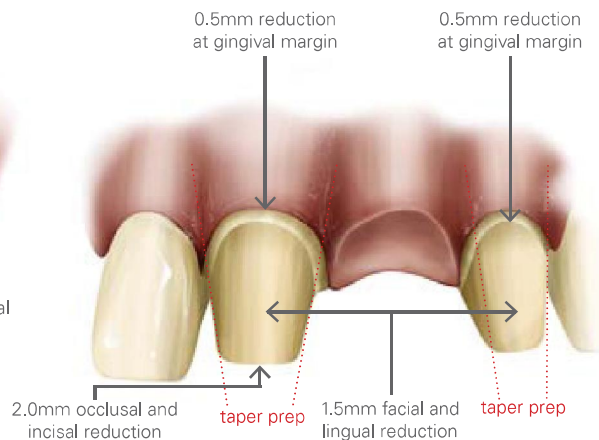

Inspired by Nature.
Perfect by Design.

ZirLife™ AESTHETIC

TRANSLUCENT ZIRCONIA CROWN

CHAIRSIDE TABLE GUIDE

- Indicated for anterior crowns & bridges
- 803 mpa strength
- High translucency
- Chamfer prep with RILA and 2mm occlusal clearance
- Intaglio groove for better retention
- Dipped stained for true shades
- Polished after milling to remove micro ridges

©2019 CLASSIC CRAFT DENTAL LABORATORY

ANTERIOR CROWNS

ANTERIOR BRIDGES

SEE POSTERIOR PREP ON OTHER SIDE

Classic★Craft
DENTAL LABORATORY

877.552.7238 Fax: 912.355.1007
2807 Roger Lacey Drive #B, Savannah, GA 31404
classiccraftdental.com