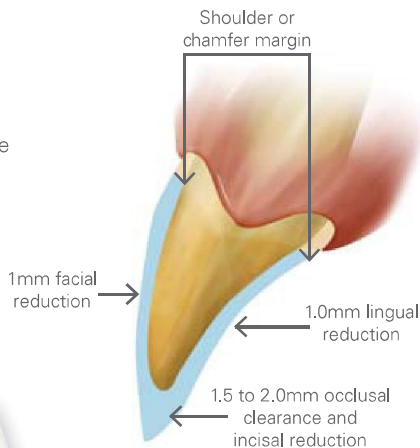

ANTERIOR CROWNS