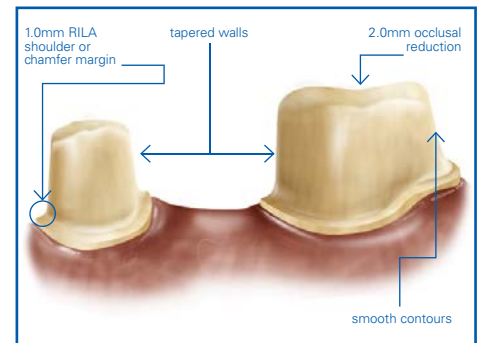

file, inter-proximal relationships, smile contour, proper occlusion, translucency and marginal integrity. All of this adds up to a shorter seat time and smiling patients.

By using a TQM (Total Quality Management) approach to our system based craft, we are

Product Information [IPS e.max by Ivoclar]

Designed with simplicity and versatility in mind, IPS e.max is the ultimate in both metal-free aesthetics and strength. By using a "cut-back"

technique, we are able to veneer the core with Ivoclar's Ceram porcelain for life like results.

IPS e.max is conventionally cemented.

Posterior Crowns

Anterior Crowns

Anterior Bridges

www.classiccrafterdental.com

Classic Craft
DENTAL LABORATORY

877-55CRAFT

(552-7238)