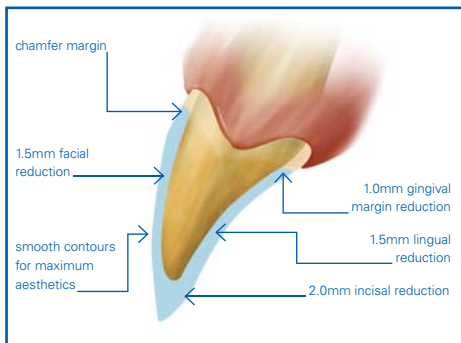

Posterior Crowns