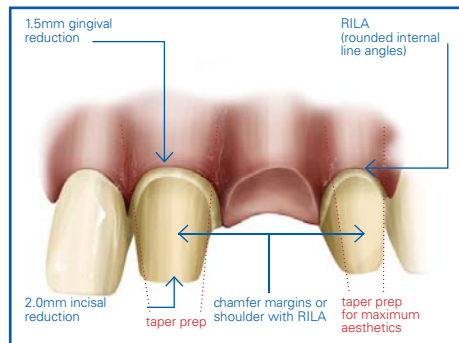

file, inter-proximal relationships, smile contour, proper occlusion, translucency and marginal integrity. All of this adds up to a shorter seat time and smiling patients.

By using a TQM (Total Quality Management) approach to our system based craft, we are

Product Information [IPS e.max by Ivoclar]

Designed with simplicity and versatility in mind, IPS e.max is the ultimate in both metal-free aesthetics and strength. By using a "cut-back"

technique, we are able to veneer the core with Ivoclar's Ceram porcelain for life like results.

IPS e.max is conventionally cemented.

Posterior Crowns

Anterior Crowns

Anterior Bridges

www.classiccrafterdental.com

Classic Craft
DENTAL LABORATORY

877-55CRAFT

(552-7238)